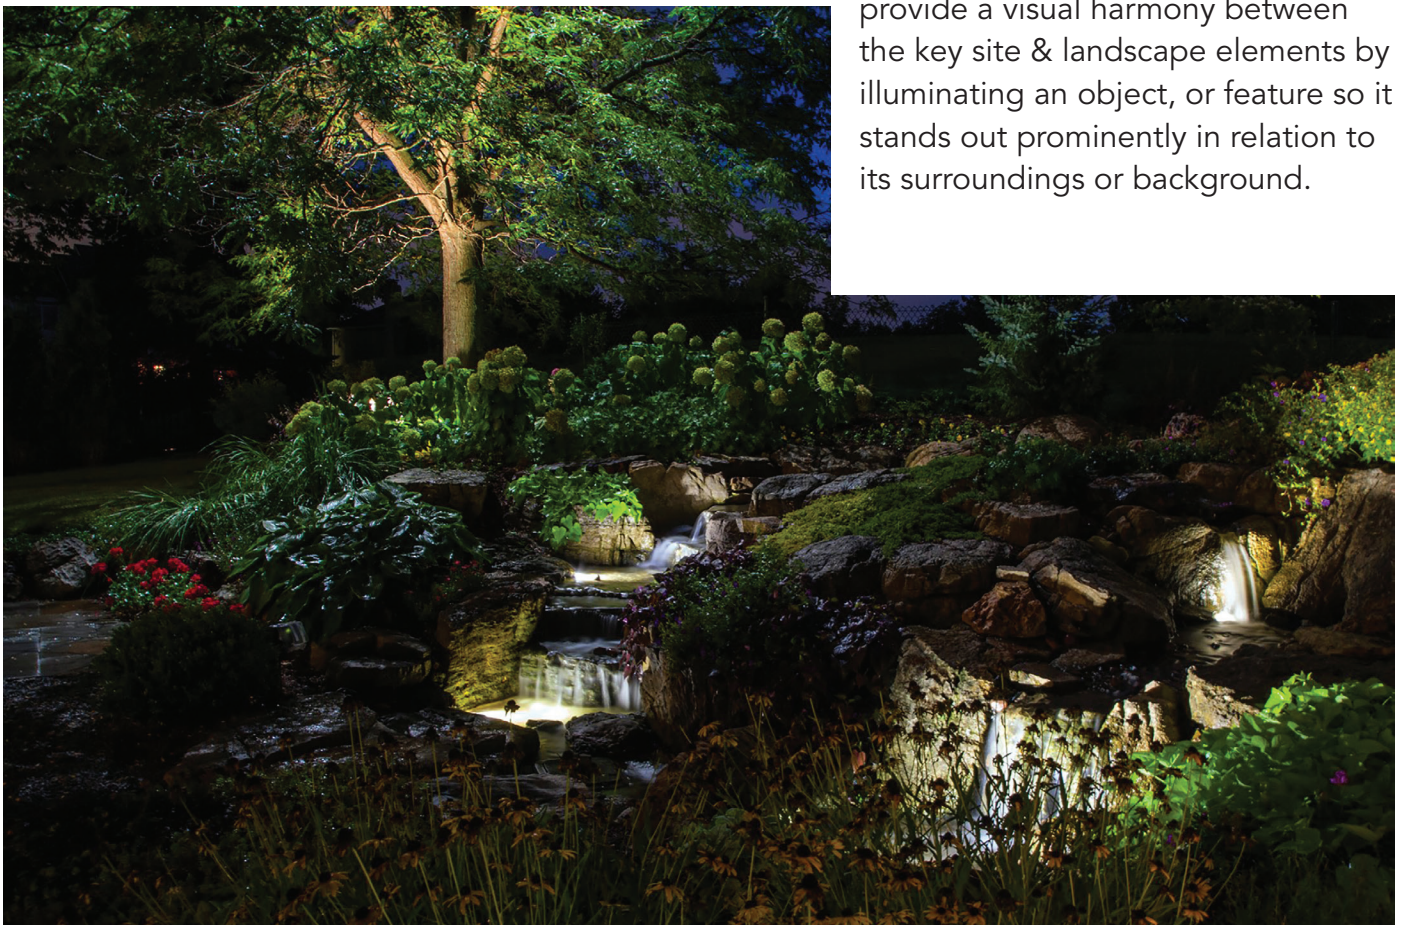

FEATURE LIGHTING

Directional fixtures are positioned to provide a visual harmony between the key site & landscape elements by illuminating an object, or feature so it stands out prominently in relation to its surroundings or background.