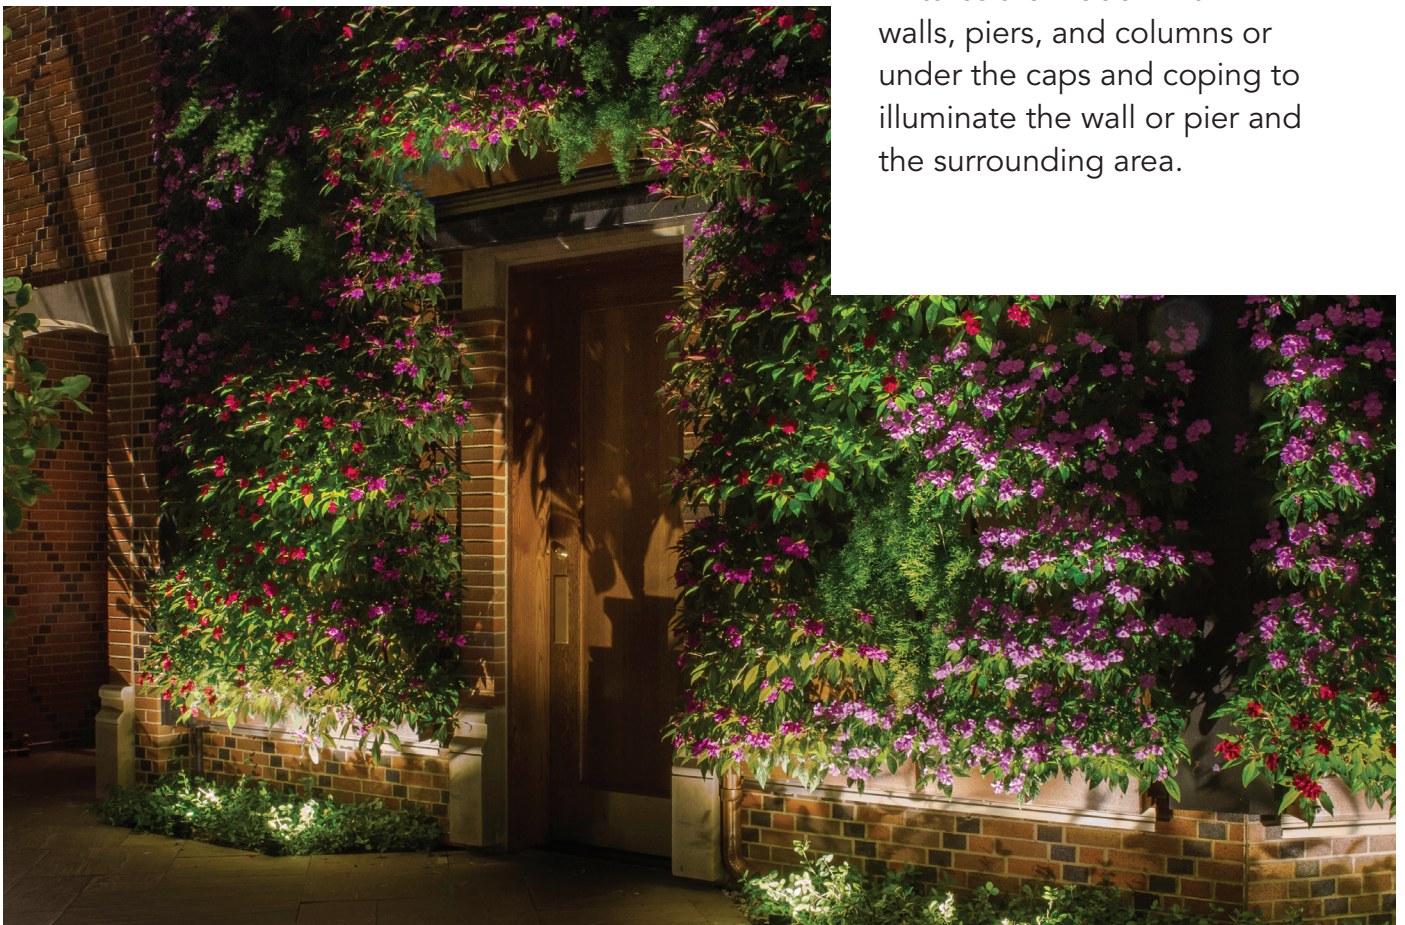

9 WALL LIGHTING

Fixtures are hidden within walls, piers, and columns or under the caps and coping to illuminate the wall or pier and the surrounding area.